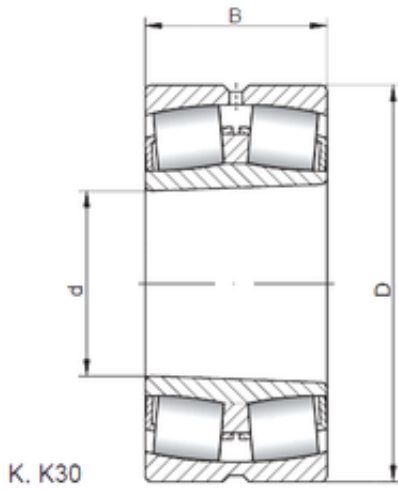

**230/800 KW33 ISO Spherical Roller Bearings**

Bearing No. 230/800 KW33

Size	800x1150x258 mm
Bore Diameter	800 mm
Outer Diameter	1150 mm
Width	258 mm
d	800 mm
D	1150 mm
B	258 mm
C	258 mm

230/800 KW33 Bearing 2D drawings and 3D CAD models