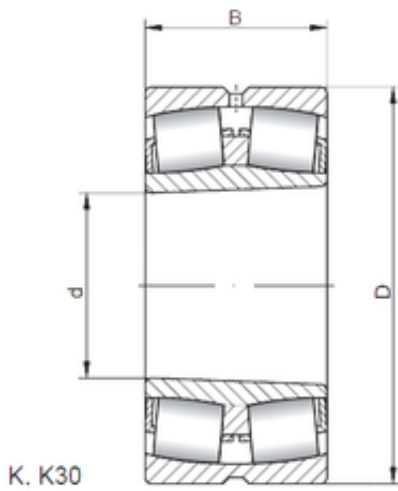

### 23972 KW33 ISO Spherical Roller Bearings

Bearing No. 23972 KW33

Size	360x480x90 mm
Bore Diameter	360 mm
Outer Diameter	480 mm
Width	90 mm
d	360 mm
D	480 mm
B	90 mm
C	90 mm

23972 KW33 Bearing 2D drawings and 3D CAD models