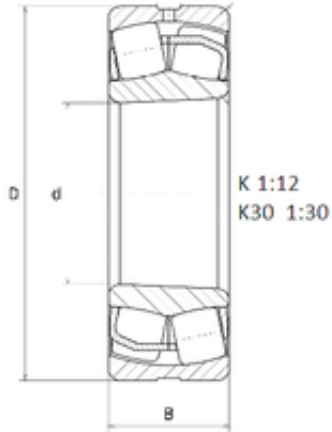

22206EAKW33 SNR Spherical Roller Bearings

Bearing No. 22206EAKW33

Size	30x62x20 mm
Bore Diameter	30,000 mm
Outer Diameter	62,000 mm
Width	20,000 mm
d	30,000 mm
D	62,000 mm
B	20,000 mm
C	20,000 mm

22206EAKW33 Bearing 2D drawings and 3D CAD models