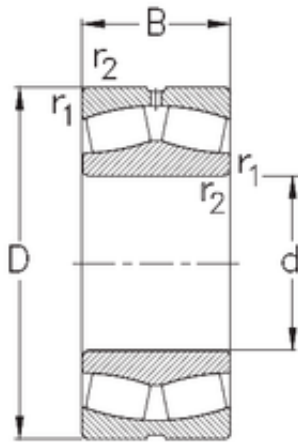

22256-MB-W33 NKE Spherical Roller Bearings

Bearing No. 22256-MB-W33

Size	280x500x130 mm
Bore Diameter	280 mm
Outer Diameter	500 mm
Width	130 mm
d	280 mm
D	500 mm
B	130 mm
C	130 mm
r1 min.	5 mm
r2 min.	5 mm
Weight	119 Kg
Basic dynamic load rating (C)	2010 kN
Basic static load rating (C0)	3200 kN
Limiting speed	1500 r/min
Calculation factor (e)	0,28
Calculation factor (Y0)	2,3
Calculation factor (Y1)	2,4

22256-MB-W33 Bearing 2D drawings and 3D CAD models